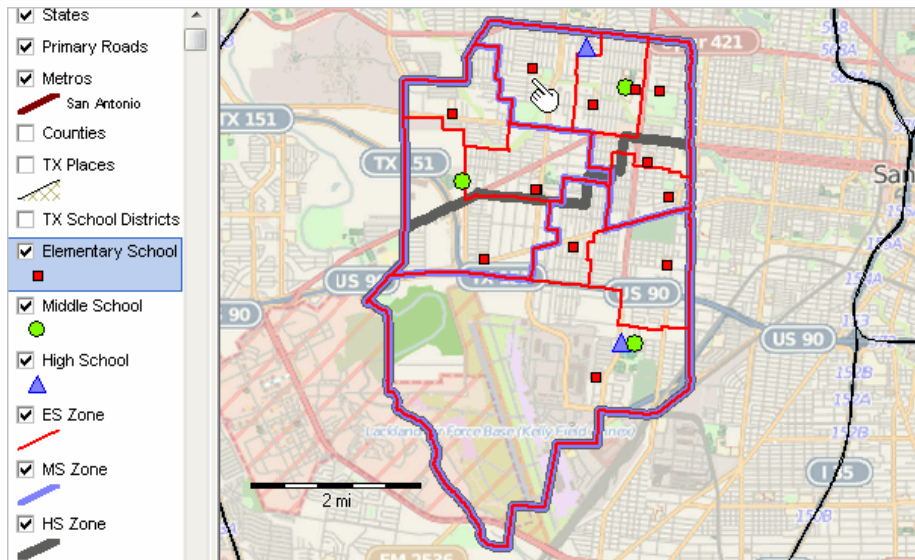

-- demographic-economic projections to 2060
<http://proximityone.com/situation&outlook.htm>

CV XE GIS

Geographic Information System Software
<http://proximityone.com/cv.htm>

Digital Map Database

<http://proximityone.com/dmd.htm>

School District GeoDemographic Information System

<http://proximityone.com/sdgis.htm>

Edgewood ISD, TX school district with elementary schools as markers in context of attendance zones -- San Antonio, TX metro area