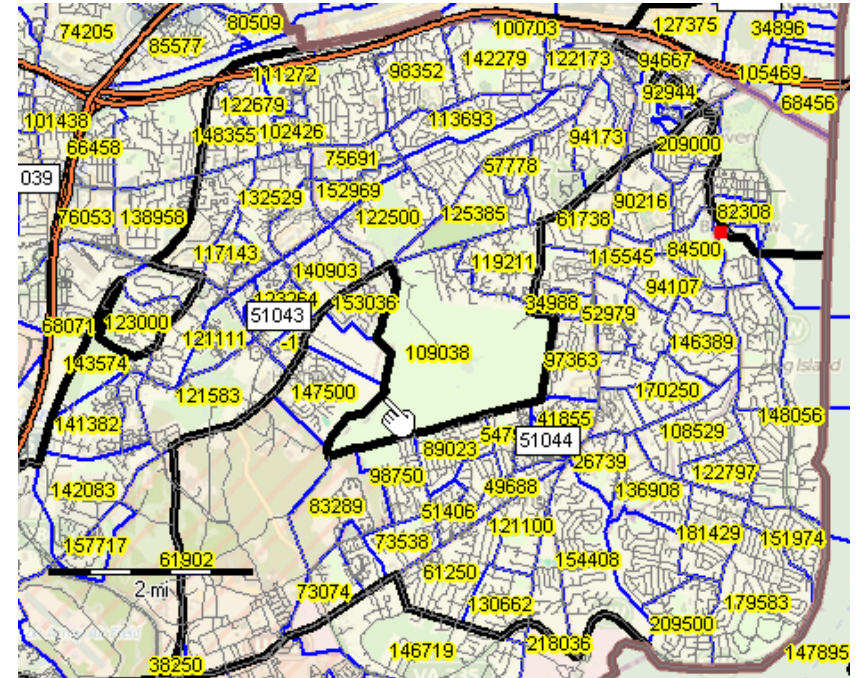

Congressional District/State Legislative District Group

<http://proximityone.com/cdslid.htm>

Data Analytics Web Sessions - every Tuesday, 3:00 pm ET

http://proximityone.com/data_analytics_websessions.htm

ProximityOne

Geographic - Demographic - Economic Data Analytics

... knowing more about what, where, when and how things might change ... and impact you.

Patterns of Economic Prosperity in Fairfax County, VA
median household income (yellow labels) by block group (blue boundary)
in context of VA state house legislative districts (white labels)