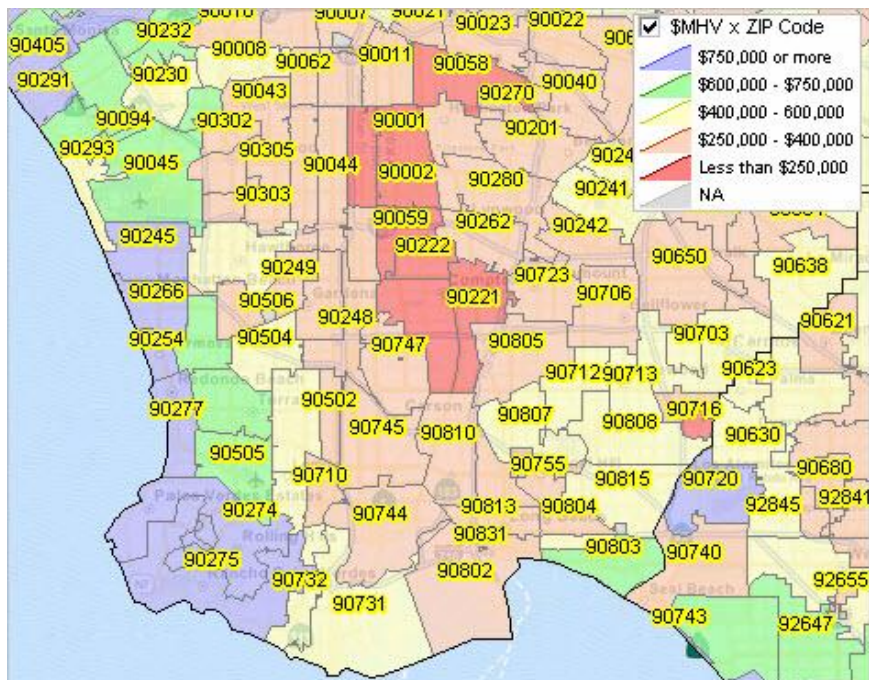

decision-making information solutions

Contact us:

ProximityOne

P.O. Box 7511 -- Alexandria, VA 22307-7511

<http://proximityone.com> -- (888) 364-7656

<http://proximityone.com/contact.htm>

About Warren Glimpse

Founder & Principal -- wglimpse@proximityone.com

<http://proximityone.com/aboutwg.htm>

Patterns of Housing Value by ZIP Code
Los Angeles, CA

Join Us ...

User Group -- <http://proximityone.com/usergroup.htm>

Congressional District/State Legislative District Group

<http://proximityone.com/cdslid.htm>

Data Analytics Web Sessions - every Tuesday, 3:00 pm ET

<http://proximityone.com/data_analytics_websessions.htm>

ProximityOne

Geographic - Demographic - Economic Data Analytics

... knowing more about what, where, when and how things might change ... and impact you.